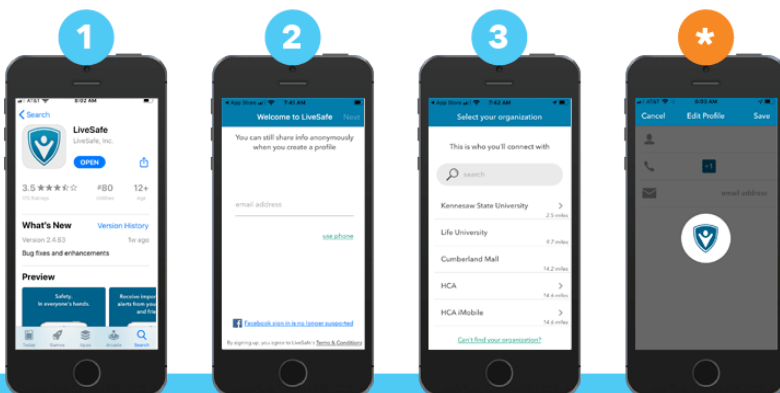

# FOLLOW US ON SOCIAL MEDIA

@kennesawstateOEM

@ksuoem

@ksuoem

## Download LiveSafe

The free LiveSafe app provides students, faculty and staff with a direct connection to campus police so that everyone can easily communicate all their safety needs. Its easy-to-use features help you stay safe every day and enable us to provide better protection for you.

\*\* When prompted, enable push notifications and location services to receive full benefits of the LiveSafe app